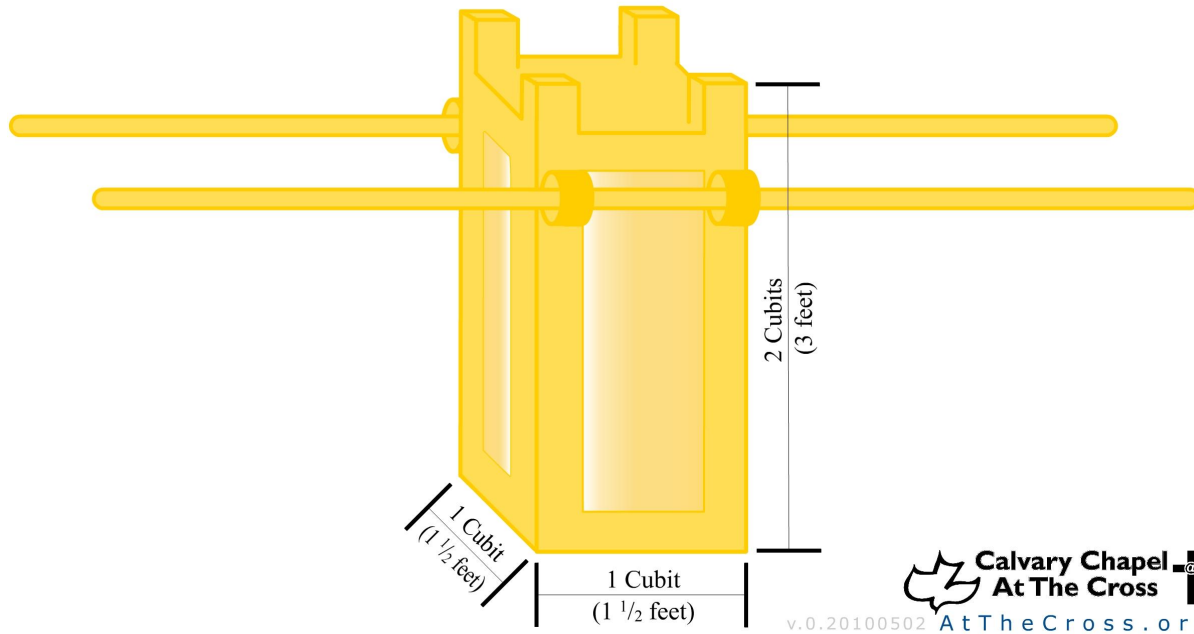

6th Trumpet – Horsemen and Horses

The Altar of Incense

Revelation ~ Wednesdays @ 7PM

6th Trumpet – Horsemen and Horses

CURRENT WORLD POPULATION

7,845,024,300

- As of 2:29PM, Wednesday, February 10, 2021
- Source: <https://www.worldometers.info/world-population/>
- $\frac{1}{3}$ of this # is **2,615,008,100**